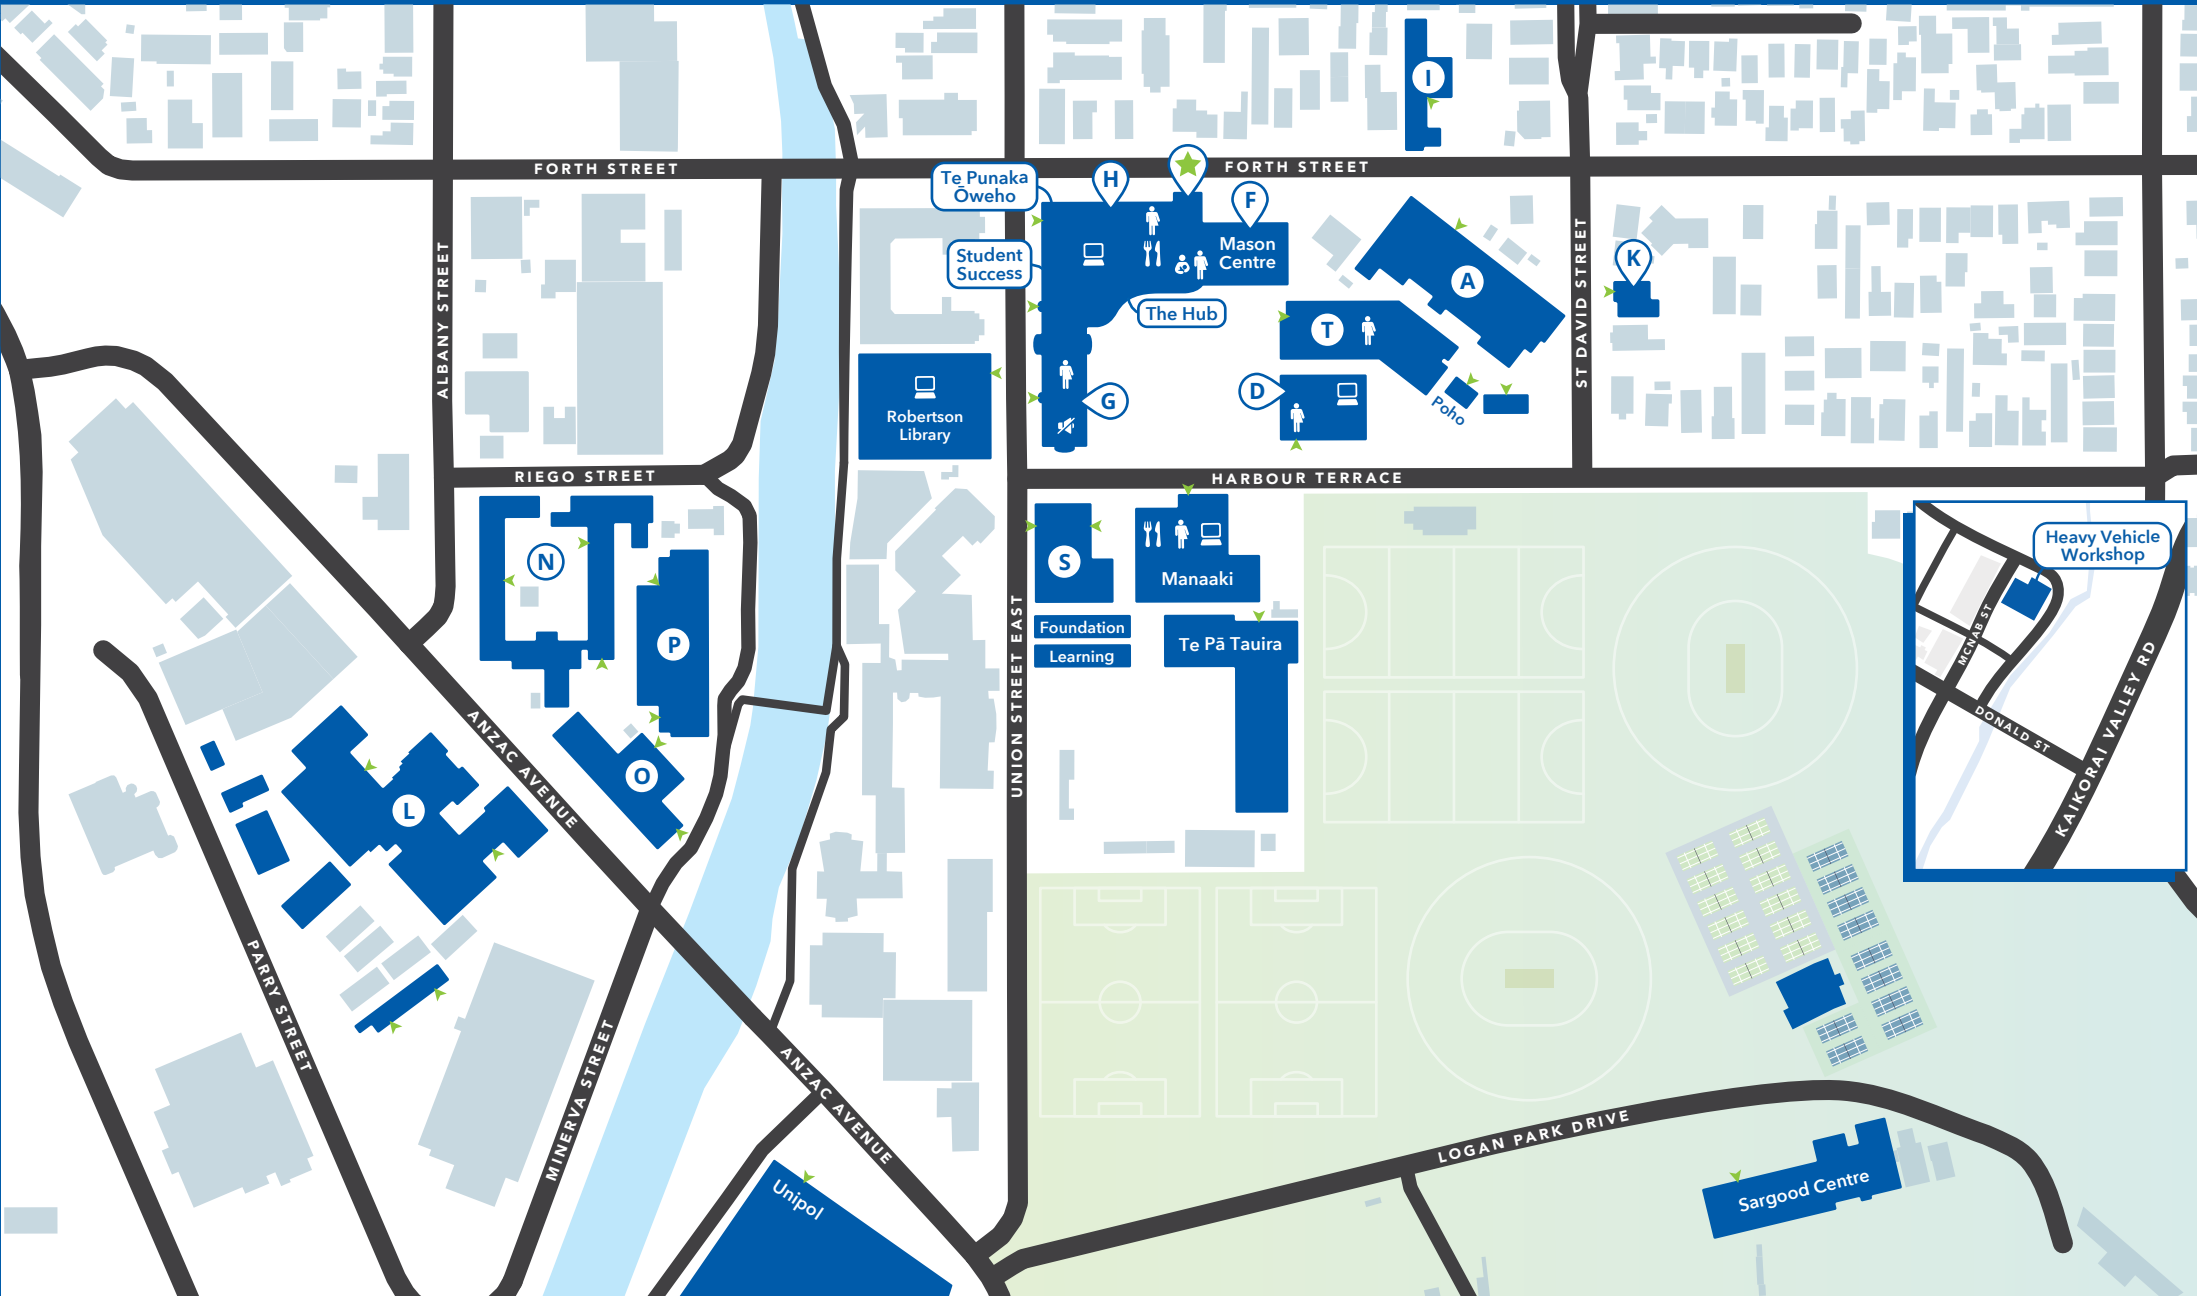

Dunedin Campus

Toilets

Parents' room

Quiet room

Place to eat

Computers

Main entrance and Customer services

A Block

Allied Trades
Automotive Engineering
EPICentre
Gown Room

D Block

Level 1 Applied Business and Tourism
Microsoft Learning Suite
Level 2 Information Technology Learning spaces
Level 3 Information Technology Administration and Learning spaces

Te Punaka Ōwheo

Māori staff and student space

Te Pā Taurira

Student Village

Unipol

Recreation Centre and Gym

Not sure where to go?

Please head to our Customer Services desk (Level 1 of the Mason Centre) and our friendly staff will help you find your way.

Toilets

Accessible	All Gender	
D Block	D Block	Mason Centre
Manaaki	G Block	O Block
Mason Centre	H Block	P Block
O Block	T Block	Sargood Centre
P Block	Manaaki	